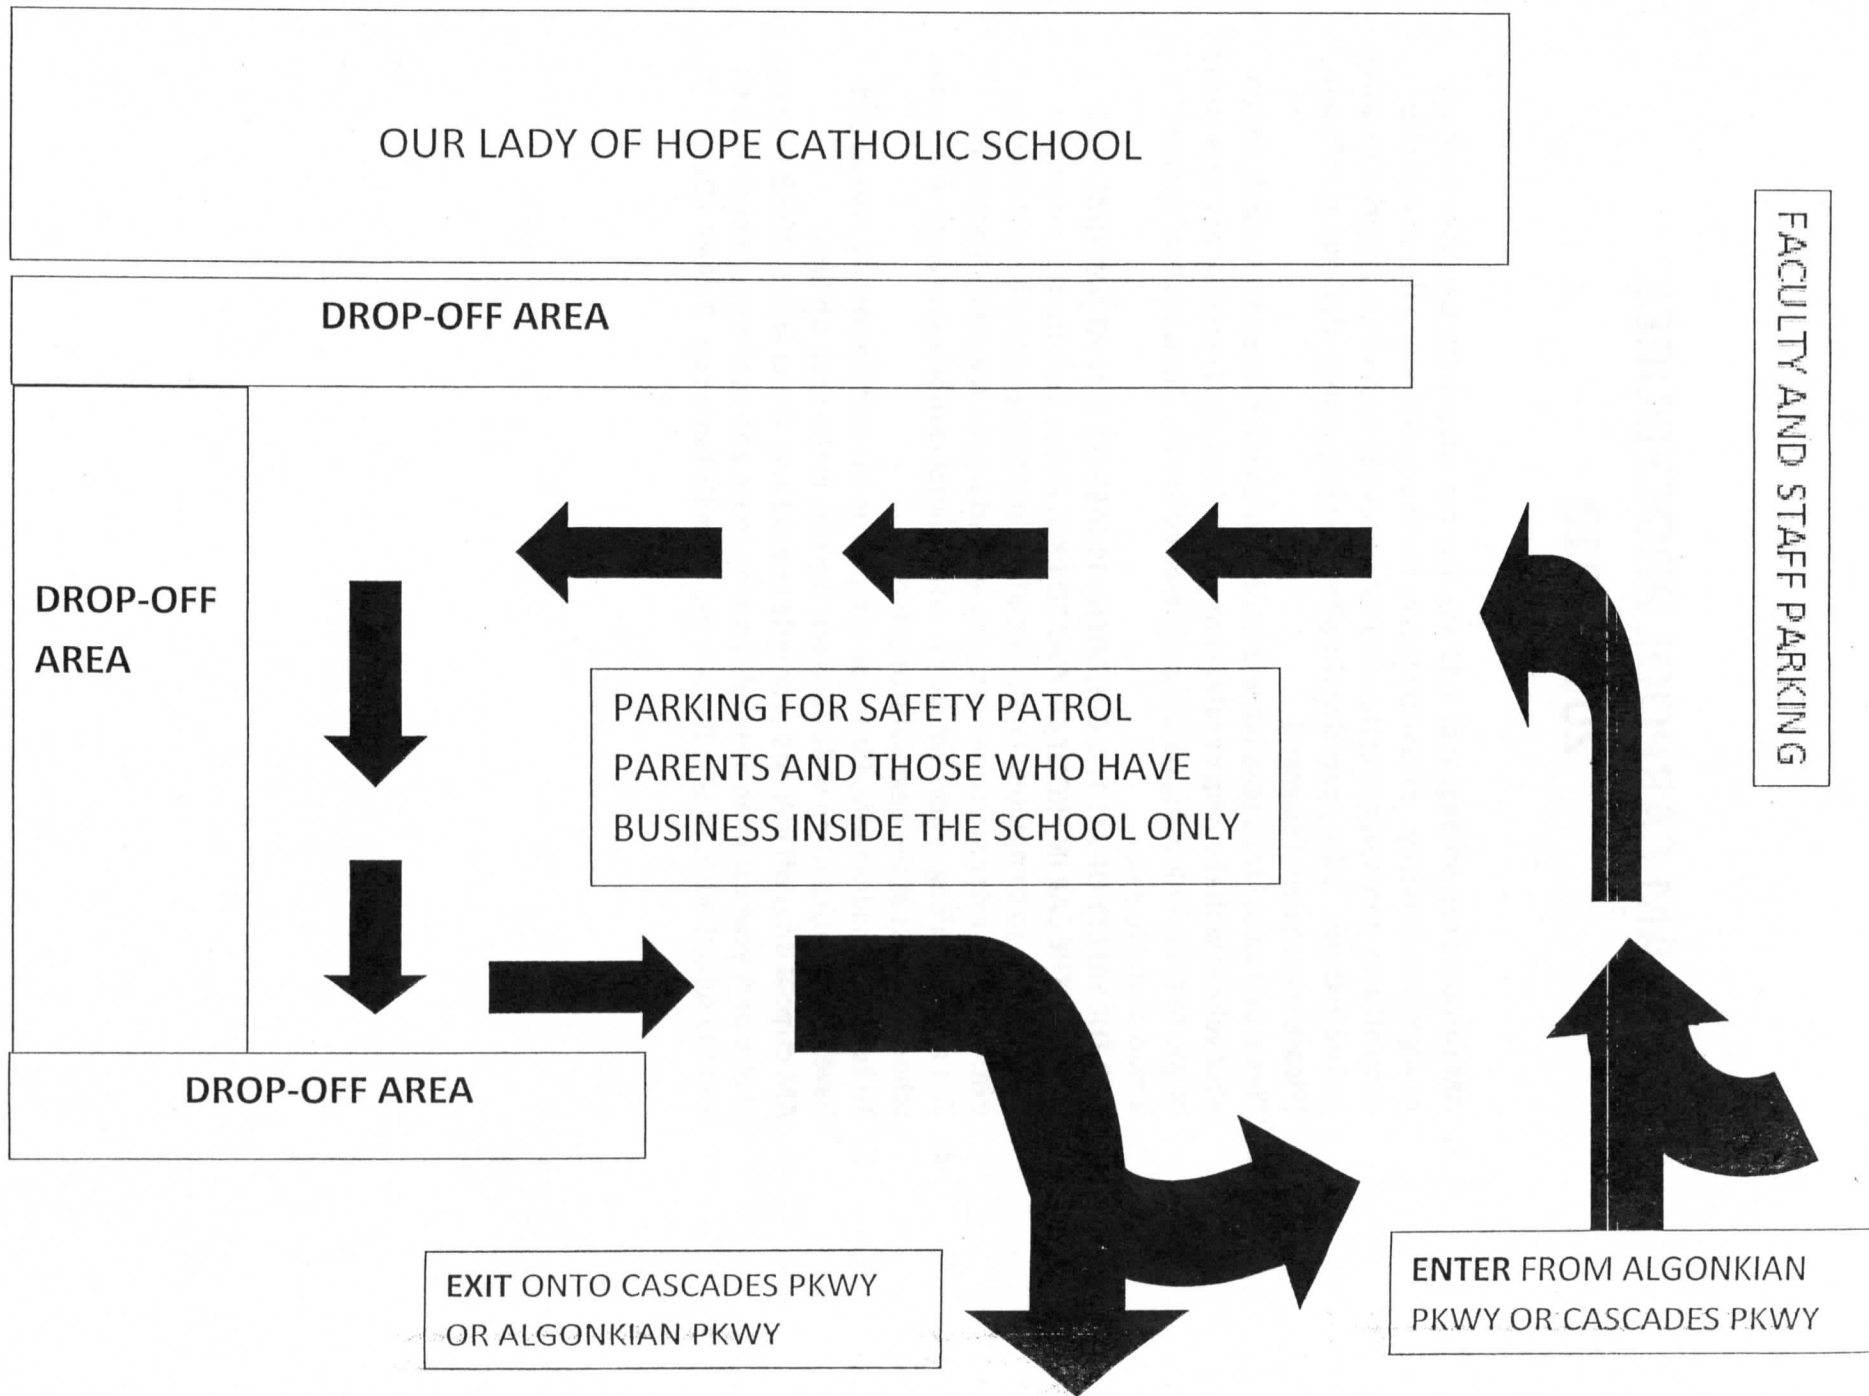

AM CARPOOL DROP-OFF DIAGRAM

OUR LADY OF HOPE CATHOLIC SCHOOL

DROP-OFF AREA

DROP-OFF
AREA

PARKING FOR SAFETY PATROL
PARENTS AND THOSE WHO HAVE
BUSINESS INSIDE THE SCHOOL ONLY

DROP-OFF AREA

FACULTY AND STAFF PARKING

EXIT ONTO CASCADES PKWY
OR ALGONKIAN PKWY

ENTER FROM ALGONKIAN
PKWY OR CASCADES PKWY

P.M. CARPOOL DIAGRAM

ENTER FROM ALGONKIAN PKWY ONLY

NO CAR WAITING HERE

EXIT TO CASCADES PKWY ONLY