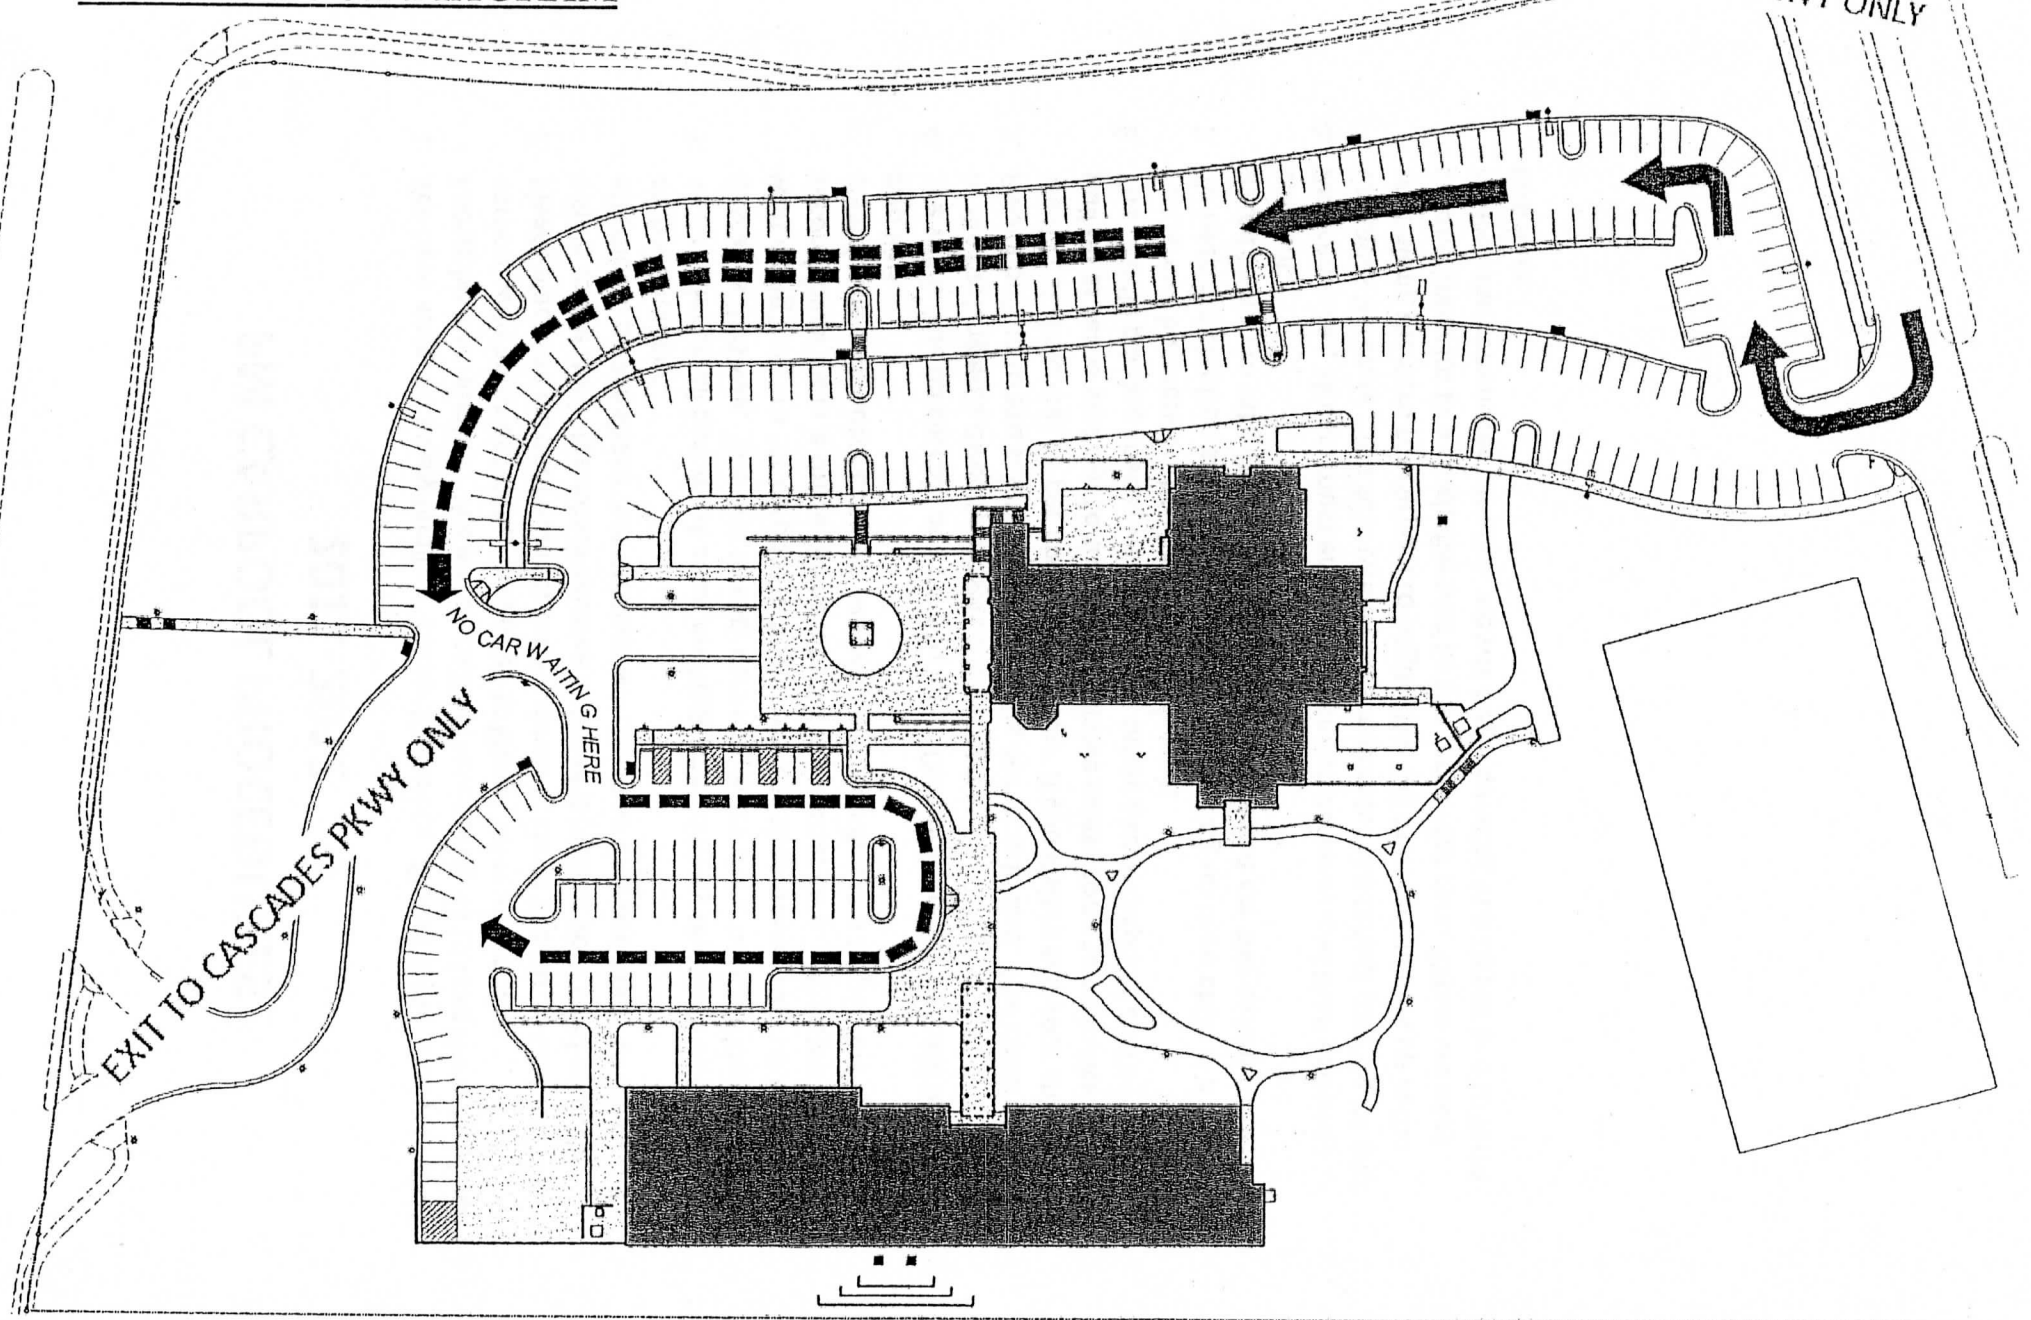

AM CARPOOL DROP-OFF DIAGRAM

OUR LADY OF HOPE CATHOLIC SCHOOL

DROP-OFF AREA

DROP-OFF
AREA

PARKING FOR SAFETY PATROL
PARENTS AND THOSE WHO HAVE
BUSINESS INSIDE THE SCHOOL ONLY

DROP-OFF AREA

FACULTY AND STAFF PARKING

EXIT ONTO CASCADES PKWY
OR ALGONKIAN PKWY

ENTER FROM ALGONKIAN
PKWY OR CASCADES PKWY

P.M. CARPOOL DIAGRAM

ENTER FROM ALGONKIAN PKWY ONLY

NO CAR WAITING HERE

EXIT TO CASCADES PKWY ONLY